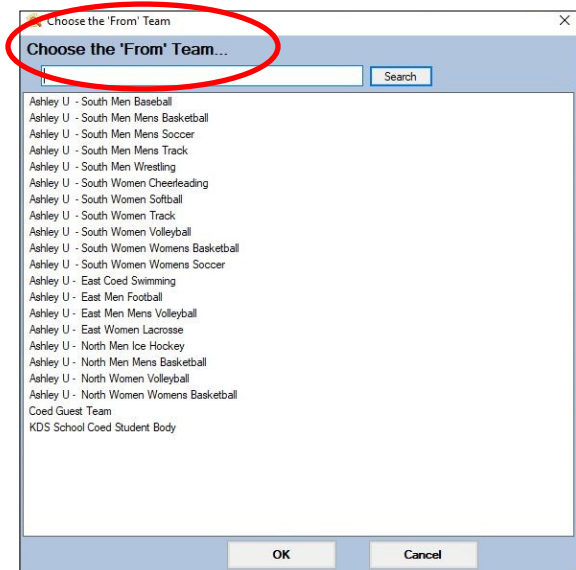

At times there may be a need to combine teams. The process for doing this is outlined below:

**1: Go to Admin—>Add Update Teams & Organizations —> Combine Two Teams**

**2: Click “Yes” to continue...**

**3: Choose the team to be combined...**

**4: Choose the target team...**