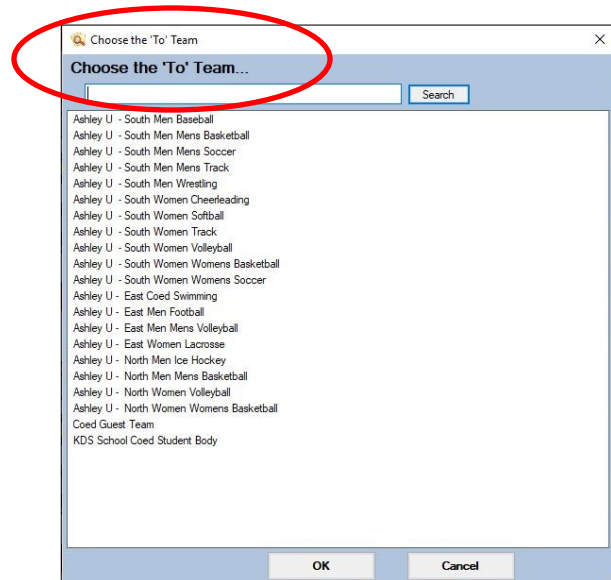

At times there may be a need to combine teams. The process for doing this is outlined below:

**1: Go to Admin—>Add Update Teams & Organizations —> Combine Two Teams**

**2: Click “Yes” to continue...**

**3: Choose the team to be combined...**

**4: Choose the target team...**